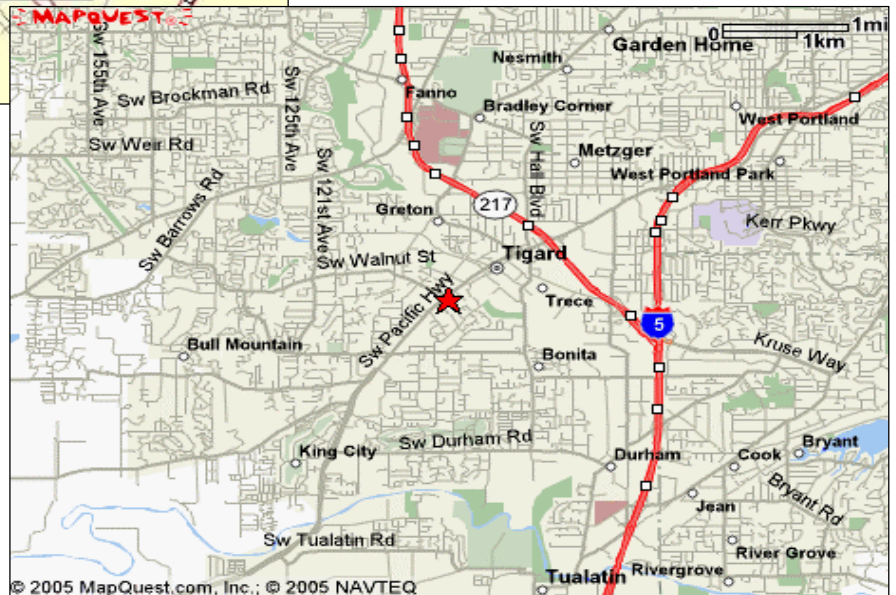

Map and Directions to Tigard Playschool

at Tigard United Methodist Church

9845 SW Walnut Place

Tigard, OR 97223

Driving Directions:

From Hwy. 217: Follow 99W (Pacific Hwy) toward Sherwood/King City/Tigard approx. 1 mi. past downtown Tigard
Turn LEFT at traffic signal onto SW Walnut Pl.

From I-5 Southbound: Take the OR-99W exit- exit number 294- toward TIGARD/NEWBERG, Turn LEFT onto SW WALNUT PL.

From I-5 Northbound: Take the OR-217 exit- (exit number 292A). From 217, take the OR-99W exit toward TIGARD, and turn LEFT onto SW PACIFIC HWY (99W). Turn LEFT onto SW WALNUT PL.